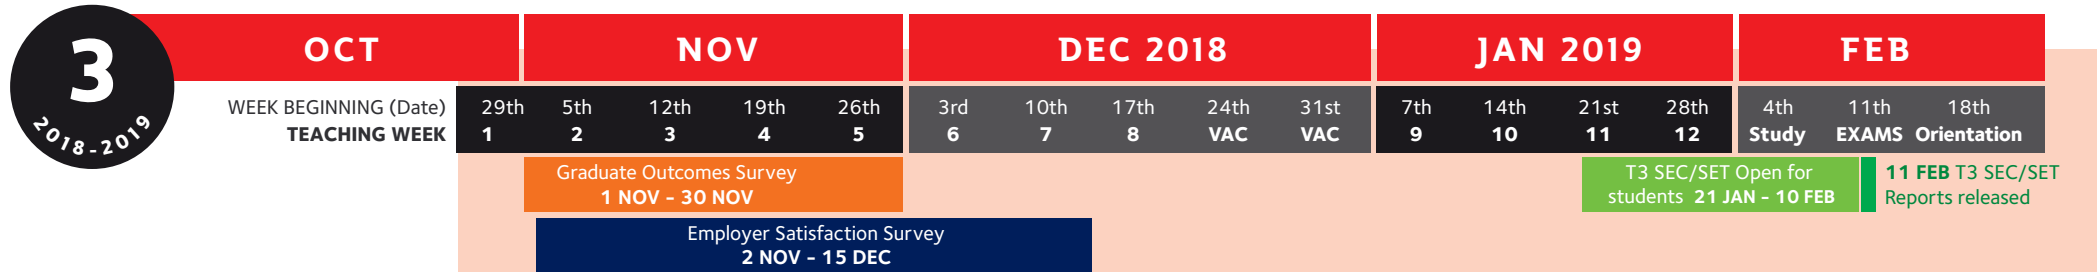

2019 SURVEYS SCHEDULE

- Starting@Griffith
- CS Services Effectiveness Survey
- Library User Experience Survey
- Experience@Griffith (SEC/SET)
- HDR Candidate Experience Survey
- Student Experience Survey (SES)
- Tell Us
- Employer Satisfaction Survey (ESS)
- Learning Futures Employability Survey
- Graduate Outcomes Survey (GOS)
- Graduate Outcomes Survey – Longitudinal (GOS-L)

TRIMESTER